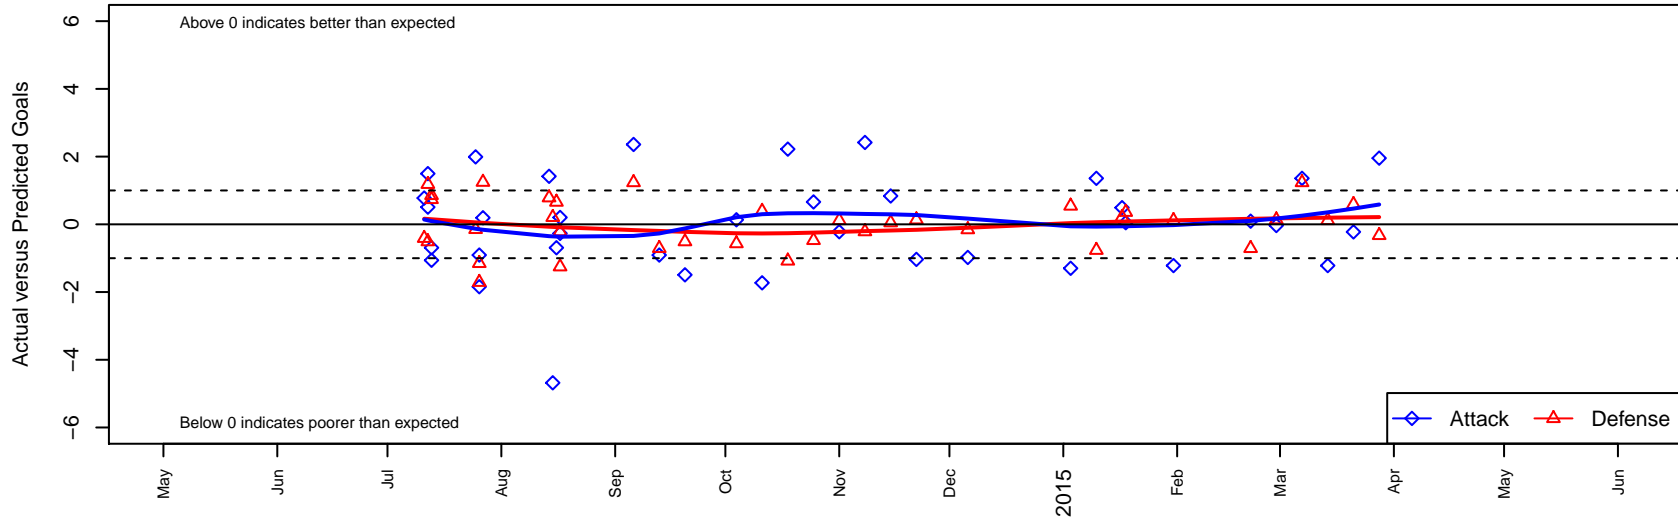

Crossfire Select Habash G00

Crossfire Select
 Redmond, WA
 G00 total strength=1186
 attack=3.67 defense=3.97
 fall league = NPSL G14D1
 spr league = Spr NPSL G14D1

alt names used:
 CROSSFIRE SELECT G00-HABASH ()
 Crossfire Select G00 Habash
 Crossfire Select G00 Habash
 Crossfire Select G00 Habash
 Crossfire Select Habash
 Crossfire Select G00 – Habash

Venues played:
 2014 Seattle Cup GU14
 2014 Crossfire Select Cup GU14 Gold
 2014 Bigfoot Silver U14
 2014 NPSL G14D1
 2014 Founders Cup G00
 2014 Spr NPSL G14D1

Crossfire Select Habash G00
 Dots are actual minus expected GF (blue circles) and GA (red triangles).
 Blue line is smoothed change in attack strength. Red is smoothed change in defense strength.

**attack and defense variance (black dot)
relative to other teams
and top 10 in region**

**attack and defense rating
relative to others at age
and all opponents in last 13 months**

Performance relative to 13 month average