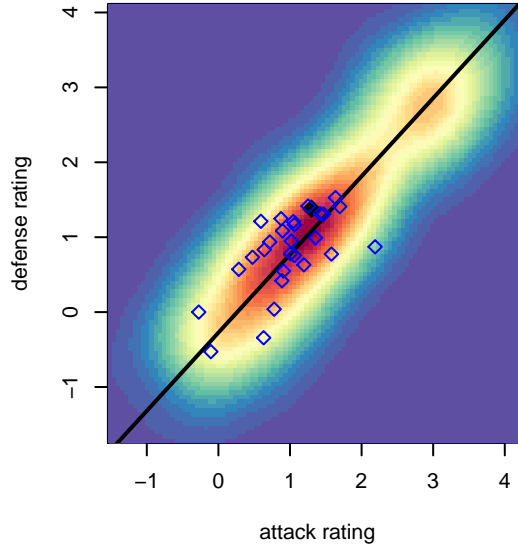

Crossfire Select Habash G00

Crossfire Select
 Redmond, WA
 G00 total strength=1186
 attack=3.67 defense=3.97
 fall league = NPSL G14D1
 spr league = Spr NPSL G14D1

alt names used:
 CROSSFIRE SELECT G00-HABASH ()
 Crossfire Select G00 Habash
 Crossfire Select G00 Habash
 Crossfire Select G00 Habash
 Crossfire Select Habash
 Crossfire Select G00 – Habash

Venues played:
 2014 Seattle Cup GU14
 2014 Crossfire Select Cup GU14 Gold
 2014 Bigfoot Silver U14
 2014 NPSL G14D1
 2014 Founders Cup G00
 2014 Spr NPSL G14D1

Crossfire Select Habash G00
 Dots are actual minus expected GF (blue circles) and GA (red triangles).
 Blue line is smoothed change in attack strength. Red is smoothed change in defense strength.

**attack and defense variance (black dot)
relative to other teams
and top 10 in region**

**attack and defense rating
relative to others at age
and all opponents in last 13 months**

Performance relative to 13 month average