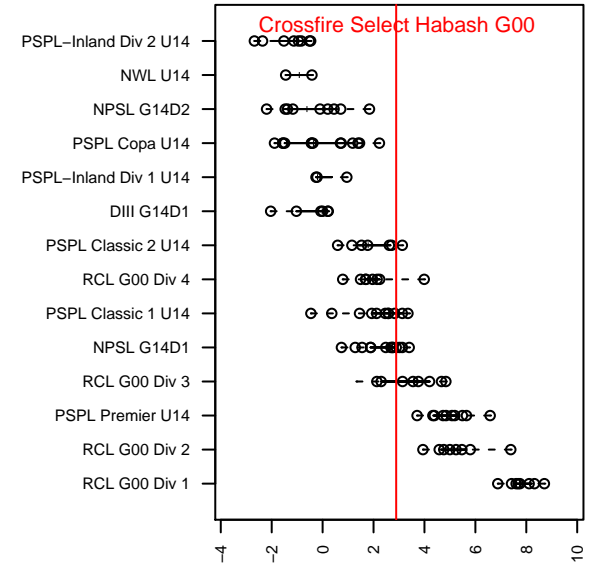

Crossfire Select Habash G00

Crossfire Select
 Redmond, WA
 G00 total strength=1186
 attack=3.67 defense=3.97
 fall league = NPSL G14D1
 spr league = Spr NPSL G14D1

alt names used:
 CROSSFIRE SELECT G00-HABASH ()
 Crossfire Select G00 Habash
 Crossfire Select G00 Habash
 Crossfire Select G00 Habash
 Crossfire Select Habash
 Crossfire Select G00 – Habash

Venues played:
 2014 Seattle Cup GU14
 2014 Crossfire Select Cup GU14 Gold
 2014 Bigfoot Silver U14
 2014 NPSL G14D1
 2014 Founders Cup G00
 2014 Spr NPSL G14D1

Crossfire Select Habash G00
 Dots are actual minus expected GF (blue circles) and GA (red triangles).
 Blue line is smoothed change in attack strength. Red is smoothed change in defense strength.

**attack and defense variance (black dot)
relative to other teams
and top 10 in region**

**attack and defense rating
relative to others at age
and all opponents in last 13 months**

Performance relative to 13 month average