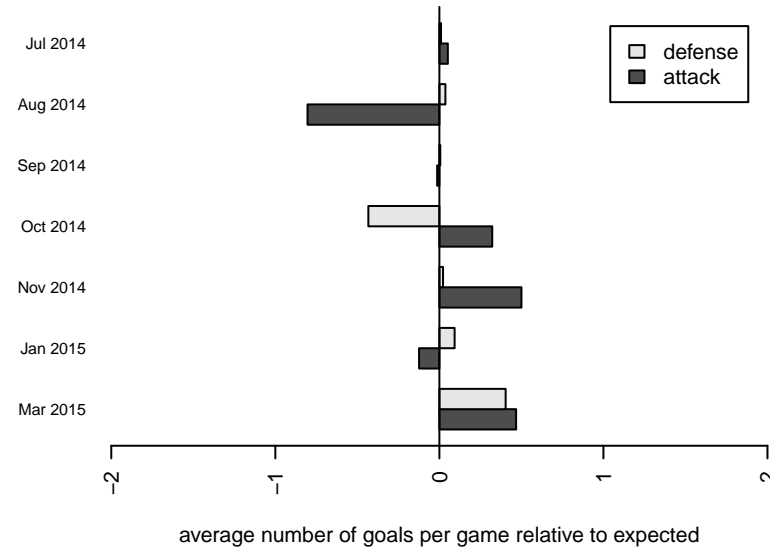

Performance relative to 13 month average