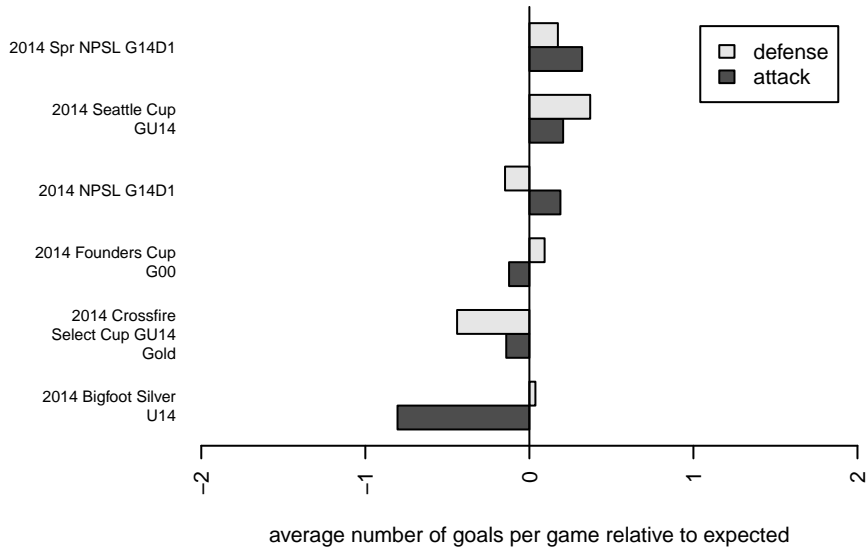

Crossfire Select Habash G00

Crossfire Select
 Redmond, WA
 G00 total strength=1186
 attack=3.67 defense=3.97
 fall league = NPSL G14D1
 spr league = Spr NPSL G14D1

alt names used:
 CROSSFIRE SELECT G00-HABASH ()
 Crossfire Select G00 Habash
 Crossfire Select G00 Habash
 Crossfire Select G00 Habash
 Crossfire Select Habash
 Crossfire Select G00 – Habash

Venues played:
 2014 Seattle Cup GU14
 2014 Crossfire Select Cup GU14 Gold
 2014 Bigfoot Silver U14
 2014 NPSL G14D1
 2014 Founders Cup G00
 2014 Spr NPSL G14D1

Crossfire Select Habash G00
 Dots are actual minus expected GF (blue circles) and GA (red triangles).
 Blue line is smoothed change in attack strength. Red is smoothed change in defense strength.

**attack and defense variance (black dot)
relative to other teams
and top 10 in region**

**attack and defense rating
relative to others at age
and all opponents in last 13 months**

Performance relative to 13 month average